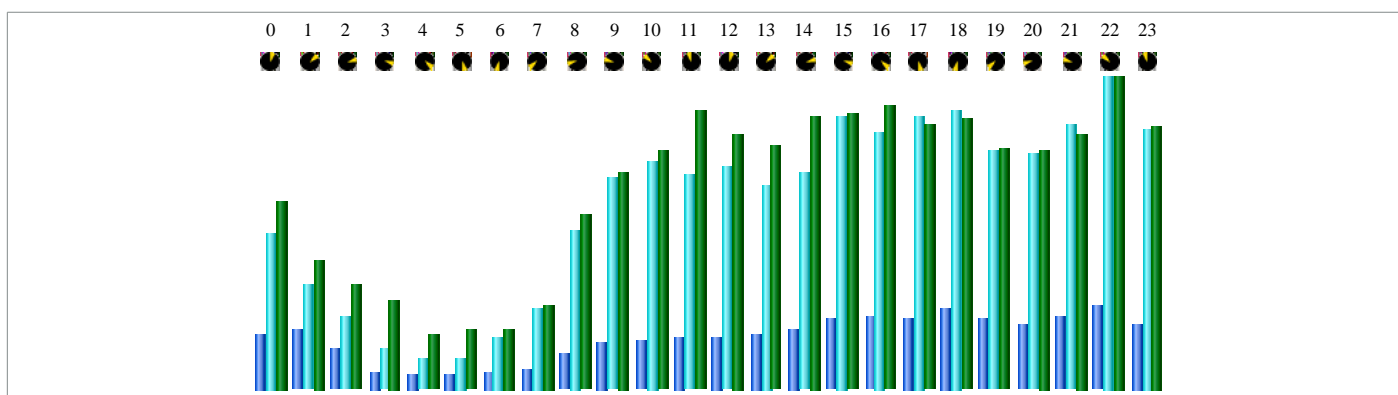

Visite di Robots/Spiders

Robots	Hits	Ultima visita
Scooter	48663	30 Sep 2002 - 23:41
Fast-Webcrawler (Not referenced robot)	13925	30 Sep 2002 - 19:39
Googlebot	13106	30 Sep 2002 - 05:12
Inktomi Slurp	5080	30 Sep 2002 - 23:38
Voila (Not referenced robot)	3365	23 Sep 2002 - 10:41
ia_archiver (Not referenced robot)	1144	30 Sep 2002 - 23:23
WISENutbot (Not referenced robot)	527	30 Sep 2002 - 22:32
Jeeves	511	25 Sep 2002 - 13:02
Mercator (Not referenced robot)	296	15 Sep 2002 - 01:03
Road Runner: The ImageScape Robot	8	29 Sep 2002 - 06:39
Tcl W3 Robot	8	30 Sep 2002 - 23:08
Wget	6	30 Sep 2002 - 09:42
Walhello appie	5	15 Sep 2002 - 10:09
Unknown robot (Not referenced robot)	5	25 Sep 2002 - 06:42
The World Wide Web Worm	3	19 Sep 2002 - 22:51
Internet Shinchakubin	3	07 Sep 2002 - 10:56
Lycos	3	20 Sep 2002 - 22:02
DownLoad Express	3	25 Sep 2002 - 00:07
LinkWalker	3	22 Sep 2002 - 17:59
Fish search	2	16 Sep 2002 - 02:13
InfoSeek Robot 1.0	1	05 Sep 2002 - 16:07
Harvest	1	22 Sep 2002 - 04:26
Nomad	1	07 Sep 2002 - 10:50
IBM_Planetwide	1	26 Sep 2002 - 06:31

Ore